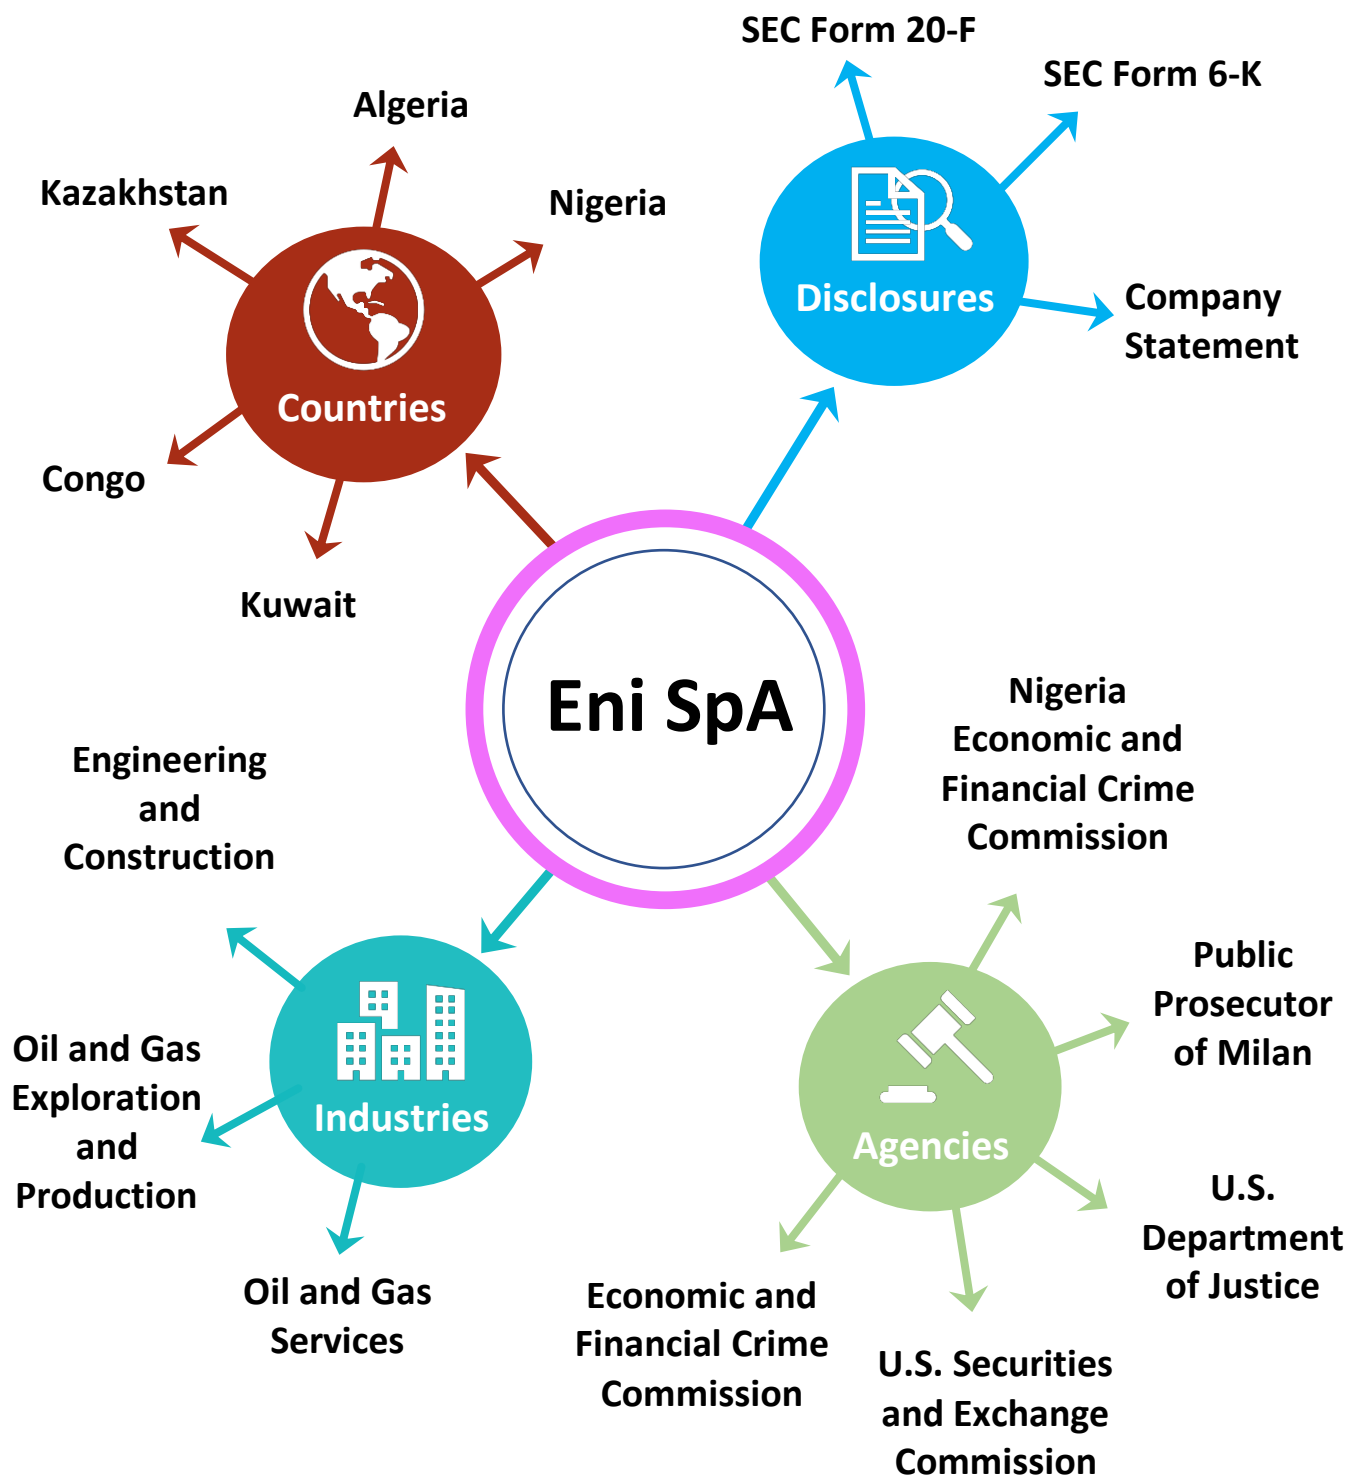

# Mapping the Eni investigation with FCPA Tracker

## **Dive Deeper**

- 1. What other investigations appear in the named countries?**
- 2. What other companies in the oil and gas industry currently have open investigations?**
- 3. How are companies structuring their disclosures?**
- 4. What agencies are involved in the investigations?**

FCPA Tracker scans for and analyzes public disclosures by companies and agencies about FCPA-related investigations. Analysts sort over 20 unique fields for each investigation that users can use to cross-references against other investigations.